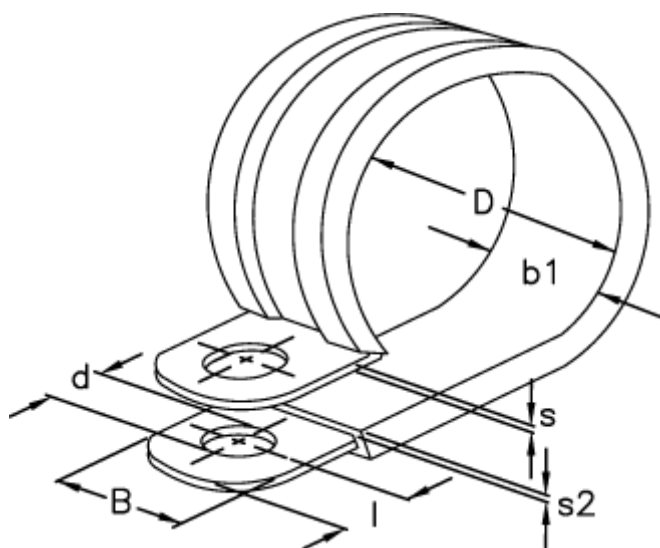

Article number: 029456112022

Description: Norma pipe retaining clip
RLGU 1. 22/12 W1

Measures

b1	= 15.0
d	= 6.4
Diameter D	= 22
l	= 6
s	= 0.8
s2	= 1.2
Width B	= 12